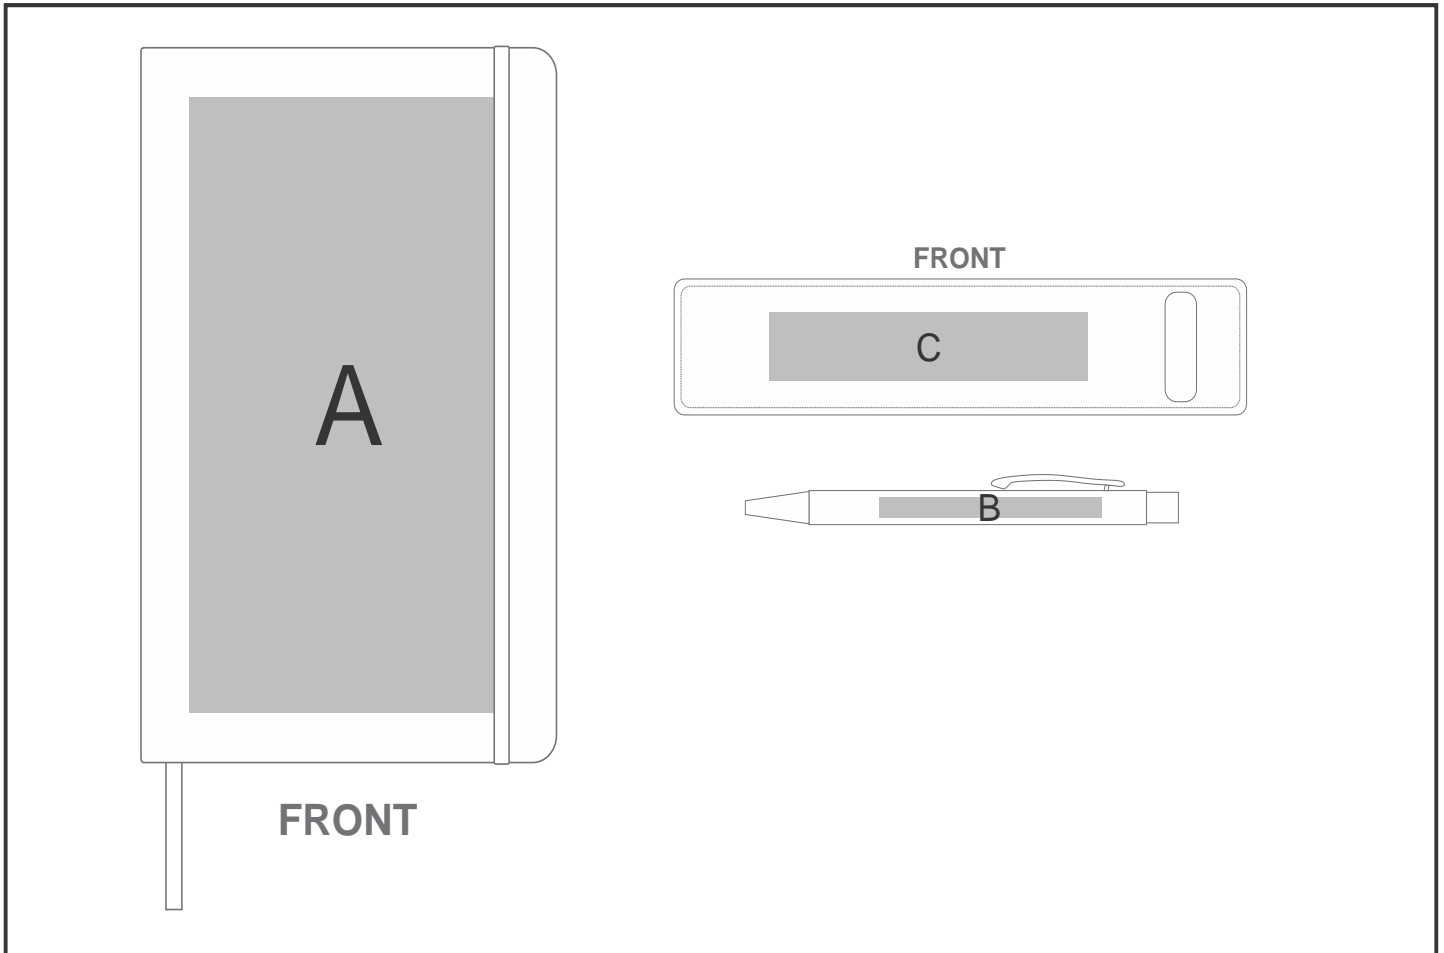

GH-YT-18-B

Yatta Classic Collection Hamper

Need to know:

- Includes 1-Colour, 1-Position Screen Print on Notebook & Pen Pouch AND 1-Position Laser Engraving on a Pen (setup fees apply)

- Texture of Item will affect the quality of Screen Print on Notebook & Pen Pouch.

- **Laser colour:** Light Grey

Branding Options:

Position	Branding Method (Branding Code)	No. of Colours	Dimension
A	Screen Print (SA)	1 Colour	75mm wide x 140mm high
A	Debossing (BOS-1)	N/A	80mm wide x 180mm high
A	Direct to Product for Notebooks (DDT-D)	Full Colour	100mm wide x 74mm high
A	Direct to Product for Notebooks (DDT-A)	Full Colour	100mm wide x 148mm high
A	Direct to Product for Notebooks (DDT-B)	Full Colour	100mm wide x 180mm high
A	Laser Engraving (LB)	N/A	80mm wide x 180mm high

B	Laser Engraving (LA)	N/A	70mm wide x 6mm high
---	----------------------	-----	----------------------

C	Screen Print (SC)	1 Colour	100mm wide x 20mm high
---	-------------------	----------	------------------------